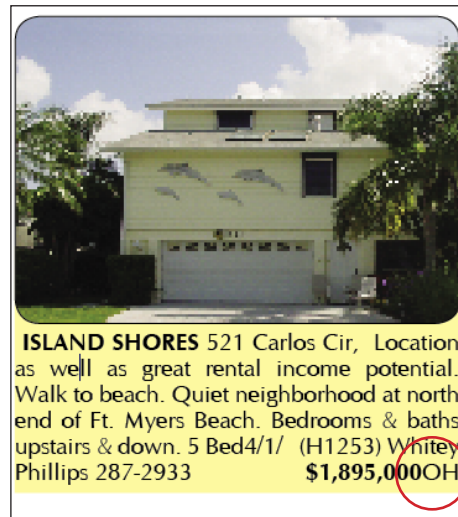

Rule Below

The Rule below setting can be used to create the yellow highlight of the Open House properties. As previously mentioned, the placeholder text for this element is left intentionally blank. As the data is imported, the "2D Open House" will be applied to any listings that have text in this tag.