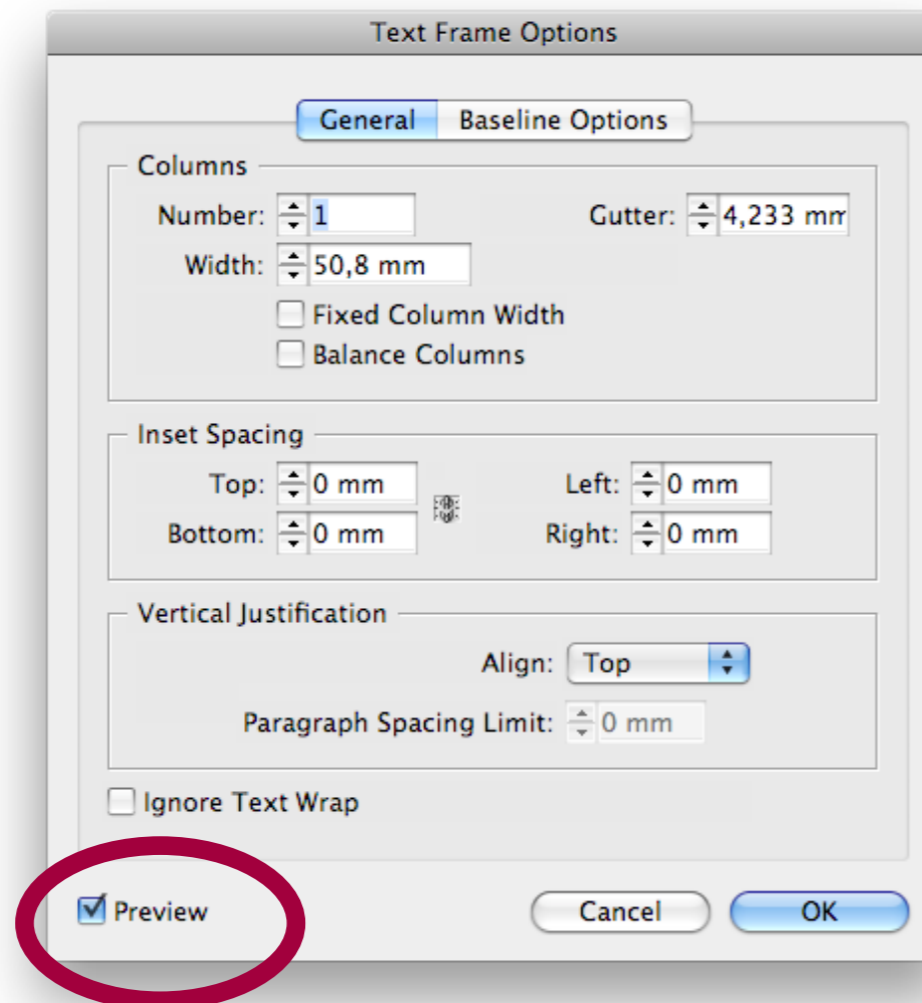

Bedienerleichterungen in InDesign 7 (CS5)

Endlich sind Dialoge **vorausschauend** – dauerhaft!