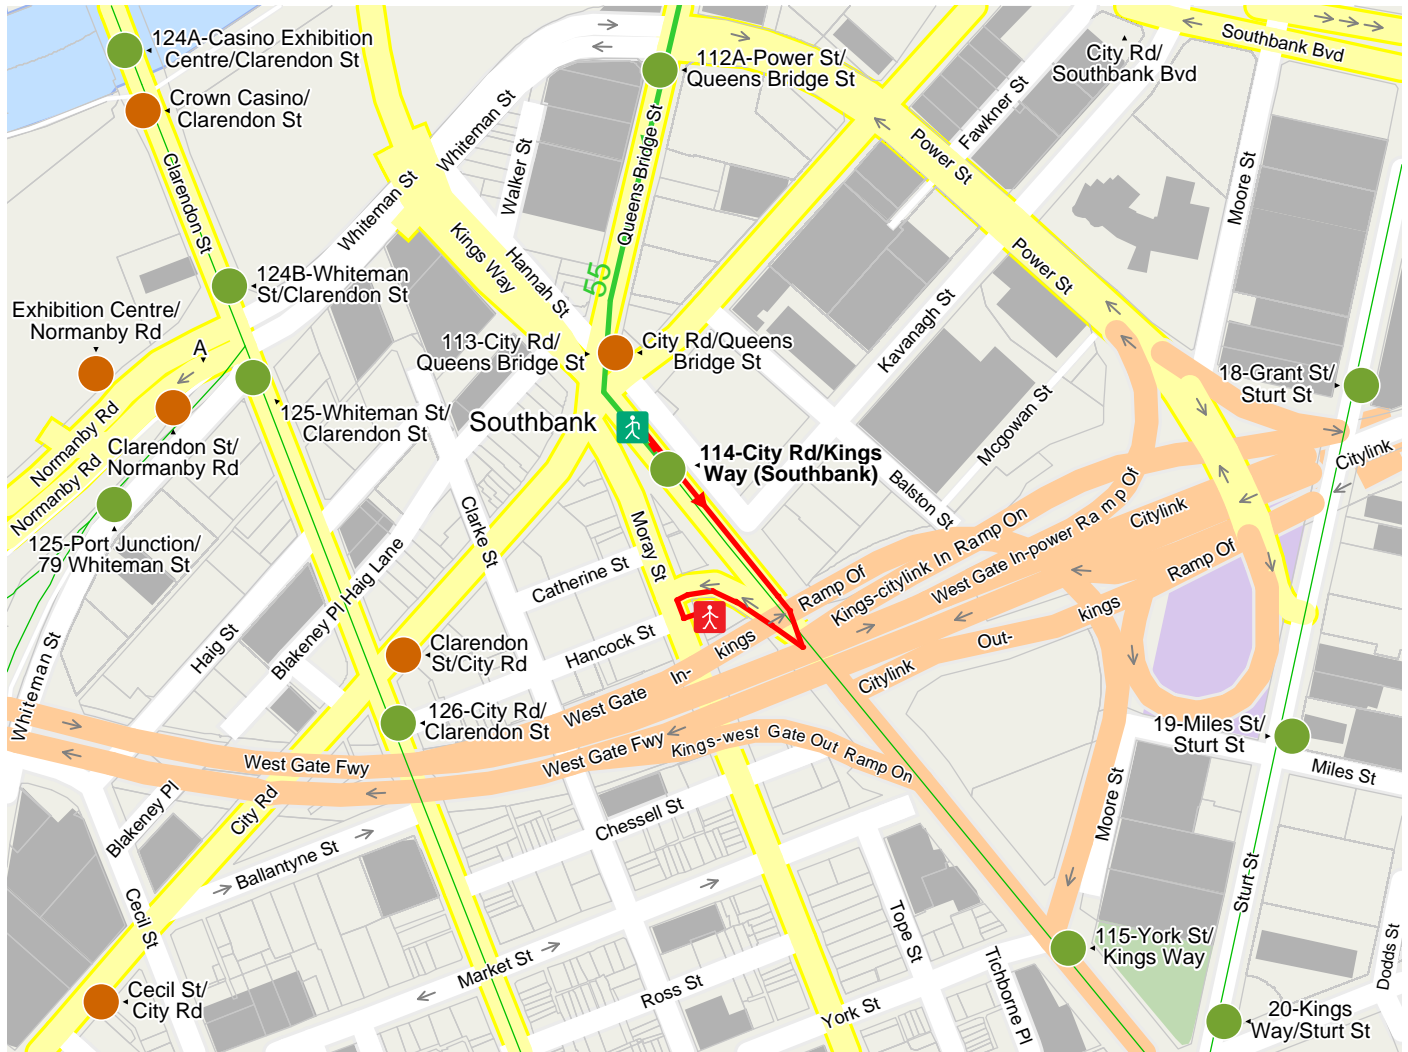

Route from 114-City Rd/Kings Way (Southbank) to 21 Moray St (Southbank)

© 2008 State of Victoria, powered by mdv

- Metro Tram
 - Footpath
 - Metro Tram
 - Bus
 - 🚶 Departure with walk
 - 🚶 Arrival with walk
 - Stop
- A = 125-Clarendon St/Normanby Rd

1		From 114-City Rd/Kings Way (Southbank).		
2	↑	Straight Up	Kings Way	210 m 210 m
3	↩	turn around	Kings In-moray Ramp Of	120 m 330 m
4	↶	Turn Left Into	Moray St	30 m 360 m
5		Arrive at 21 Moray St (Southbank).		360 m